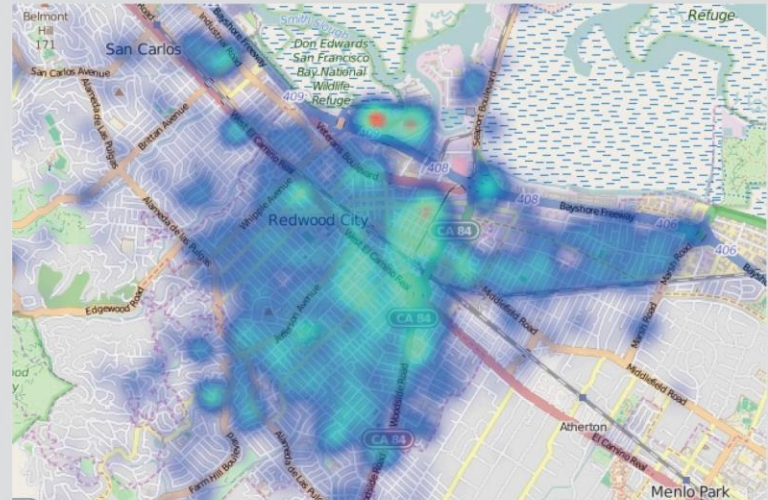

Resilience Analytics Suite

You Bring the Culture, We Bring the Technology

Are you coming or going?

Derek Gottlieb for Lane Motor Museum

The picture above depicts a reproduction of a rather unique solution created in southern France in the early 1950's. The problem: narrow mountain roads and an inability to turn around. The solution: create a car that can be driven from either end. The original car was in-service until the early 1970's. We salute -- and support -- the innovative, can-do spirit of the fire service worldwide!

What is your data telling you?

This image shows projected incident growth rates in a dense Bay Area city, generated by Code3 Visionary technology. It is based on observed trends from the past 10 years, anticipated changes in causal factors such as population, demographics, employment, zoning and transportation; and specific planned new developments. Code3 Visionary enables detailed, scenario-based projections for deployment analysis and impact fee assessment.